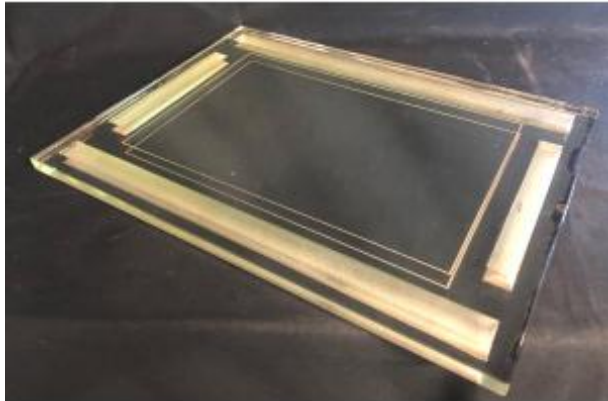

Jean Luce 1895-1964 Modernist Tray In Thick Glass Engraved And Taken Back To The Grindstone

600 EUR

Signature : Jean LUCE (1895-1964) Maître Verrier

Period : 20th century

Condition : En très bon état général

Material : Glass

Length : 45 cm

Width : 33,3 cm

Depth : 1,7 cm

Description

Jean LUCE (1895-1964). French Master Glassmaker.

Spectacular top in thick glass engraved with sandblasting and taken up with a grindstone, with a silvery reflective background. Dimensions: 45cm x 33.3cm x 1.7cm.