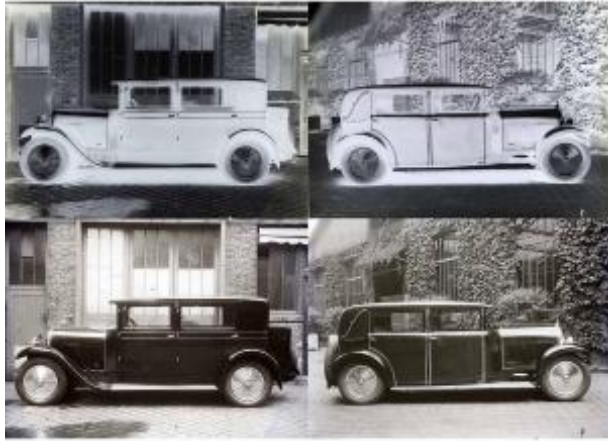

PROANTIC
LE PLUS BEAU CATALOGUE D'ANTIQUITES

4 Negative Photos Of Cars Around 1920 24 X 18 Cm

400 EUR

Period : 20th century

Condition : Très bon état

Material : Glass

Description

4 NEGATIVES on glass CARS around 1920 24 x 18 cm The positives are photoshop inversions