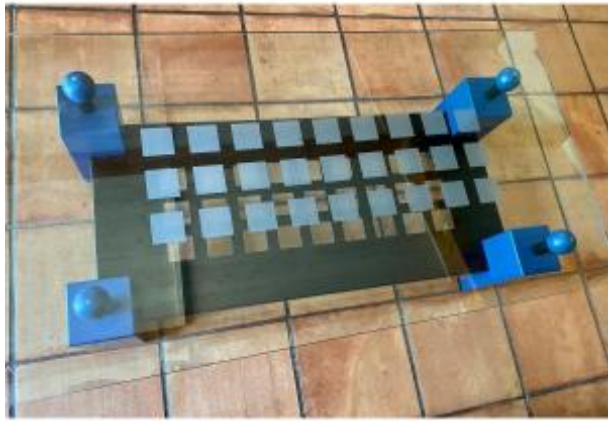

## Memphis Coffee Table Circa 80

850 EUR

Period : 20th century

Condition : Bon état

Length : 130

Width : 70

Height : 43

### Description

Memphis style blue coffee table. Atypical, geometric and ultra graphic, combining wood, metal and the transparency of glass: its square section wooden base is lacquered blue (original lacquer). It is surmounted by a black metal tube in which is placed the wooden sphere which holds the glass top (130/70/1cm thick). The space below is black metal. Note this mise-en-abîme of the grid of the lower plate on the glass plate...