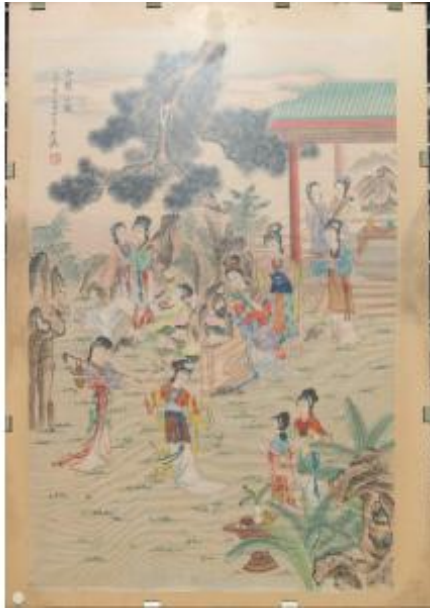

## Painted Silk China XX

800 EUR

Period : 20th century

Condition : Bon état

Width : 60

Height : 91

### Description

Pretty painted silk panel decorated with a court scene, woman in an architectural landscape.  
Signed upper left in calligraphy and stamp. Minor lack lower right.