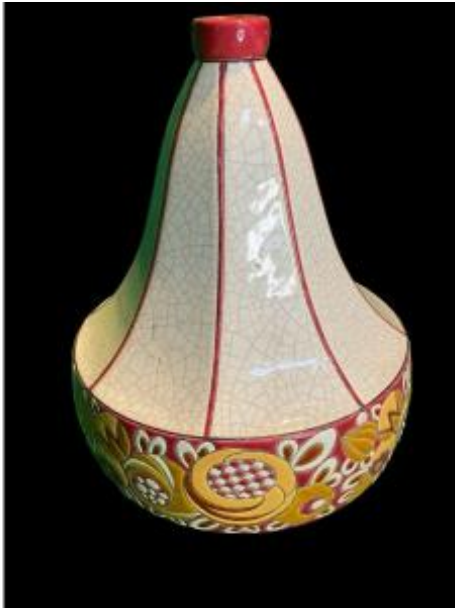

Art-deco Longwy Vase - Cracked - Geometric Shape With Stylized Flowers - Size 18x28x34

1 000 EUR

Signature : Longwy

Period : 20th century

Condition : Bon état

Material : Ceramic

Diameter : 28

Height : 34

Description

Art-Deco Longwy vase - cracked Geometric shape with stylized flowers Dim. 18x28x34 Col: 5cm Base: 18cm H. 34cm Diameter: 28cm Stamp: Société des faienceries de Longwy - France - D.5022 - F.3060