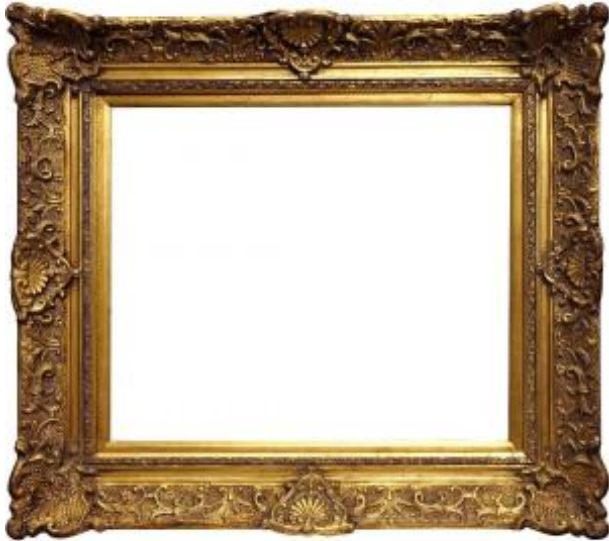

Louis XIV Style Frame -55.6 X 46.5 Cm -ref 1197

650 EUR

Period : 20th century

Condition : Bon état

Description

Louis XIV style wooden and stucco frame with Bérain decoration with acanthus leaves and shells in the centers on a straw background.

- Frame format: 10F
- View dimensions: 53.9 x 44.9 cm
- External frame dimensions: 78 x 69.5 x 6 cm
- Rebate dimensions: 55.6 x 46.5 x 0.8 cm
- Rebate dimensions without marie louise: 59 x 50 cm

Dealer