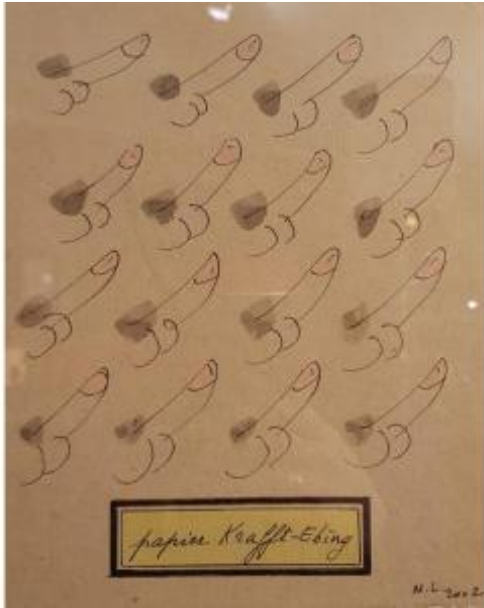

## Michel Lablais, Study Of Male Anatomy, 2002

250 EUR

Signature : Michel Lablais

Period : 20th century

Condition : Très bon état

Width : 21,5 cm

Height : 31,5 cm

### Description

Small drawing on paper by contemporary artist Michel Lablais representing a study of male anatomy. Good condition. Inscription "Krafft Ebing paper", Signature at the bottom right of the paper "ML 2002". Work framed under glass.  
Dimensions: 21.5 x 31.5 cm