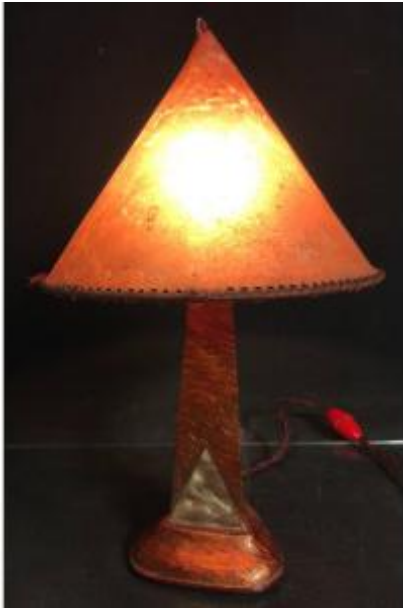

Mushroom Lamp In Bakelite And Rhodoid Art Deco

170 EUR

Period : 20th century

Condition : En bon etat d'usage

Diameter : 20 cm

Height : 33 cm

Description

Curious Art Deco mushroom-shaped lamp.
Bakelite for the base and rhodoid laced for the
lampshade.

Period first half of the twentieth.

Dimensions:

Height: 33 cm.

Base section: 10 x 10 x 10 cm.

Diameter of the lampshade: 20 cm.

IN GOOD CONDITION OF USE: electrification
revised and operational, a small slot on the
rhodoid shade at the back (see last picture) .