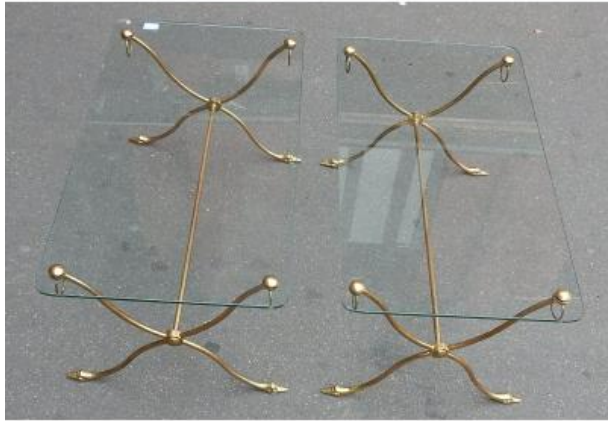

1970 ´ Pair Of Tables With Swan Heads In Brass With Glass Trays

2 800 EUR

Period : 20th century

Condition : Bon état

Material : Bronze

Length : 87

Width : 48

Height : 40

Description

Pair of brass coffee tables with a spacer base in the shape of swans' heads. Glass top for each table. Good condition, circa 1970 Length: 87 cm Width: 48 cm Height: 40 cm

Dealer

A.ABC Pascal

Mirrors, design, chandeliers, Lamps, Maison Baguès, Jansen, Charles, etc.