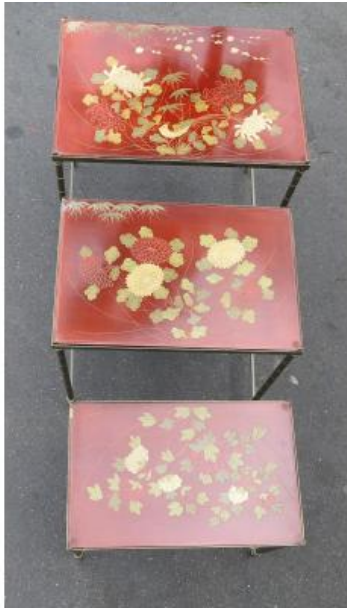

1970 'nesting Tables Dlg Maison Jansen Deco Bamboo In Gilt Bronze Trays With Chinese Lacquer

4 800 EUR

Period : 20th century

Condition : Bon état

Length : 50 / 45 / 40

Width : 35 / 30 / 25

Height : 53 / 48 / 44

Description

Set of 3 tables in gilded brass, Bamboo decor,
trays in red and gold lacquer, spacer with badge
50 X 35 XH 53 45 X 30 XH 48 40 X 25 XH 44
Circa 1950/70 used condition Length: 50 cm
Width: 35 cm Height: 53cm