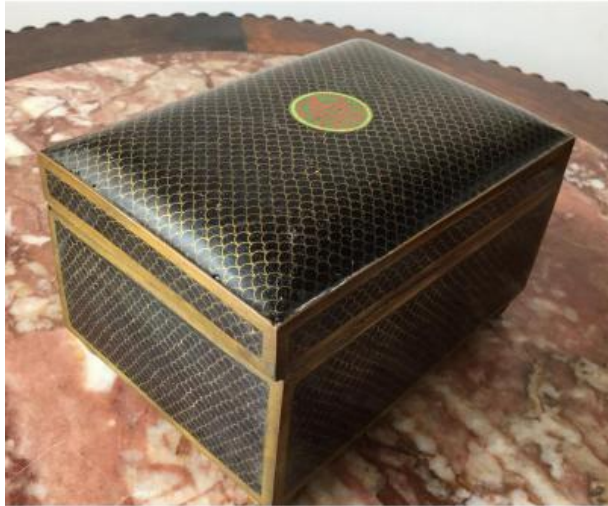

Cloisonné Enamel Box With Scales Decor

110 EUR

Period : 20th century

Condition : Bon état

Material : Bronze

Length : 12 cm

Width : 8,5 cm

Height : 8 cm

Description

Charming little box, jewelry box in bronze and cloisonné enamels decorated with scales over the entire surface of the box and a Chinese ideogram in its center, sober and refined, circa 1900 very good condition