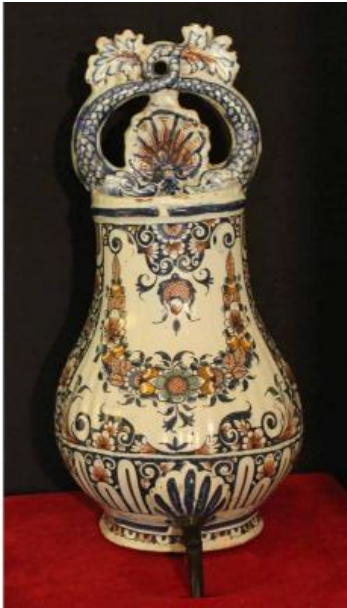

Rouen XVIIIth Fountain

320 EUR

Period : 18th century

Condition : En l'état

Material : Earthenware

Height : 40

Description

Water fountain body on a small heel
Large fire decor, polychrome valances, shell, sea
monsters (GUILLIBAUD model)
Lack of small cover and basin, incomplete tin tap