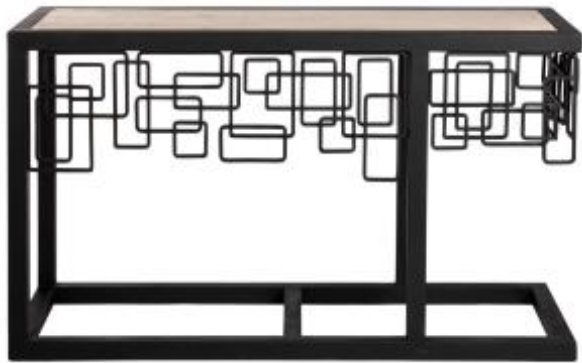

Italian Mid-century Iron/travertine Console Table Abstract-geometric Design 70s

4 800 EUR

Period : 20th century

Condition : Parfait état

Material : Wrought iron

Length : 150

Width : 50

Height : 84

Description

Italian Mid-Century Iron/Travertine Console Table Abstract-Geometric Design 70s Italian Mid-Century Modern solid iron / travertine console table in phantastic abstract, geometric design. The object is built in a straight line - the front and the right side are designed with overlying square and rectangular elements in the design of the 1970s. Very expressive, spatial looking furniture. The surface is painted black matt in combination with the matt natural-colored travertine stone table top.