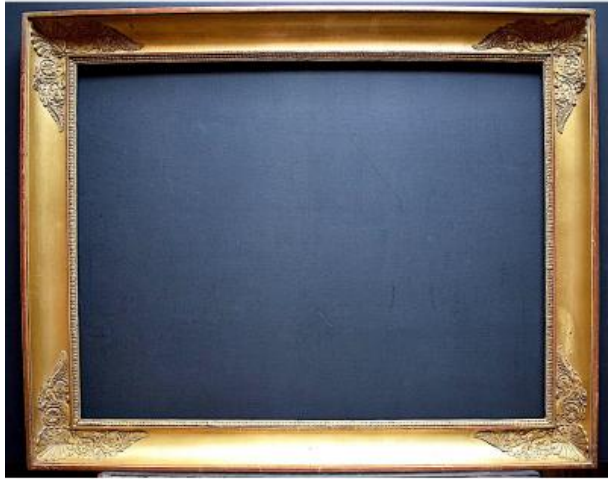

## Empire Restoration Frame Golden Palmettes 69 X 53 Cm Frame Ref C861

280 EUR

Period : 19th century

Condition : Bon état

Length : dimensions feuillure: 69 x 53 cm ( voir photo et texte)

### Description

Beautiful frame from the Empire Restoration period with palmettes, in gilded wood, stucco decoration, around 1800-1830.

Color: Gold.

Condition: Good general condition, restorations and normal wear .

Dimensions:

External dimension of the frame: 80.5 x 64.7 cm.

Interior dimension with rebate: 69.3 x 53.3 cm.

(See arrow photo)

Dimension of the view: 67.5 x 51.5 cm.

Baguette width: 7.5 cm.

Frame depth: 5 cm.