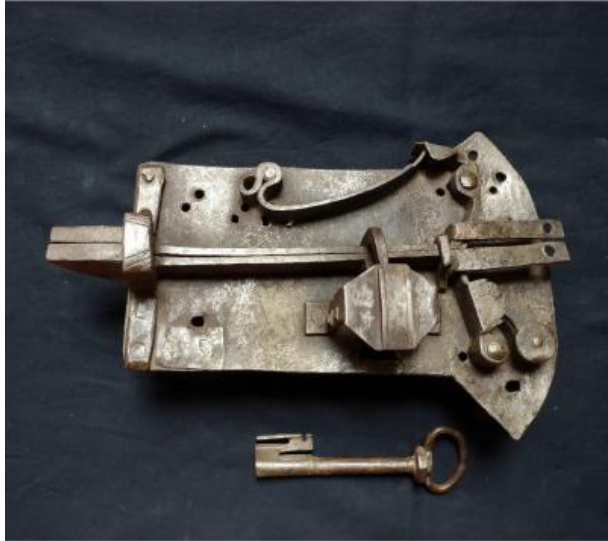

High Era Wrought Iron Lock

450 EUR

Period : 17th century

Condition : Bon état

Material : Wrought iron

Length : 25

Height : 19 cm

Description

Large wrought iron lock, zoomorphic decoration.
Northern Italy at the beginning of the 17th
century. Working, but with missing fillings. Key
cm 13.5

Dealer

Antichità Poliarts

Antiques irons, doors and high-end objects