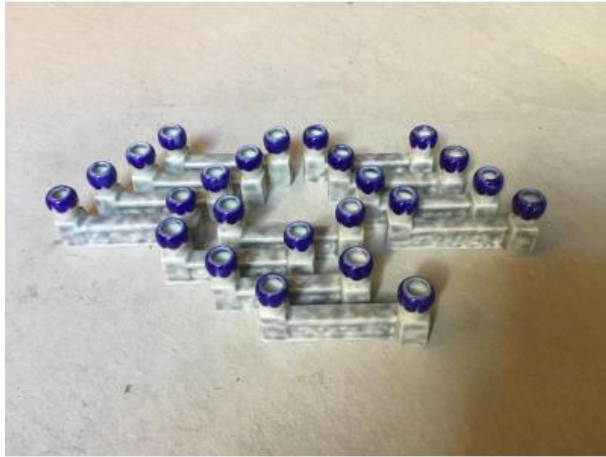

Art-deco Knife Holder

260 EUR

Signature : Camille Tharaud

Period : 20th century

Condition : Parfait état

Length : 10

Width : 2

Height : 5

Description

Ideal for Christmas parties and for those who love beautiful tables. Rare series of twelve "grand feu" enamelled porcelain knife holders by Camille Tharaud dating from the 1930s. They are in perfect condition and will receive careful and secure packaging.