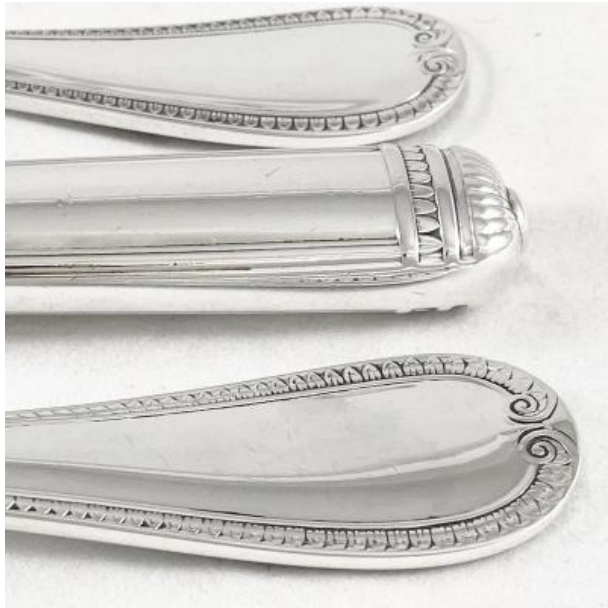

Christofle Cutlery Set "malmaison" , 127 Pieces, 12 Place Settings,complete

2 650 EUR

Signature : Christofle

Period : 20th century

Condition : Parfait, presque neuf.

Material : Silver metal

Description

Large cutlery set "Malmaison" from Christofle, Paris, complete for 12 guests. 127 pieces in all. The cutlery set includes:12 Table forks12 Table spoons12 Table knives12 Dessert forks12 Dessert knives12 oyster forks 12 Fish forks12 Fish knives12 Teaspoons12 espresso or demitasse spoons 2 vegetable spoon and fork1 soup ladle 1 sauce ladle 2 cold meat forks1 sugar tongs