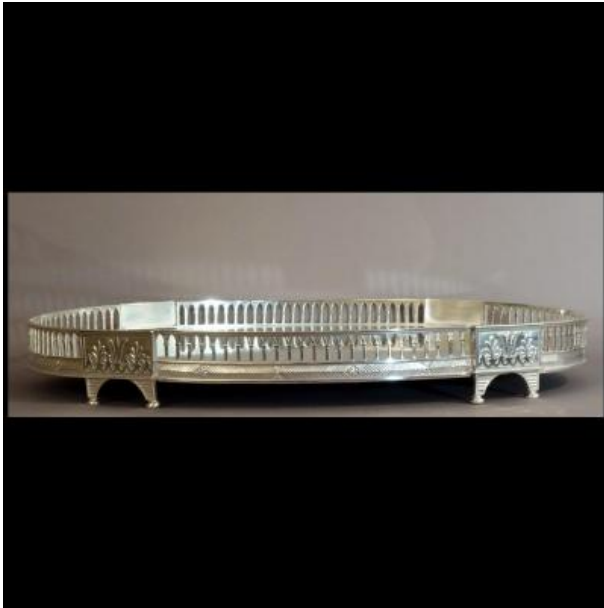

Table's Center Louis XVI Period

3 200 EUR

Period : 18th century

Condition : Très bon état

Material : Silver metal

Description

Description :

Silver plated, oak tree.

This large centerpiece is characteristic of its time by its sobriety and plated silver.

The gallery is in the form of a balustrade on a transom with inverted chevrons on either side of rosettes.

The eight spinning tops have arches and recessed panels decorated with palmettes.

An oak floor supports the mirror.

If you wish to receive a video of this object in order to better "understand" it, or detailed photos, do not hesitate to ask us.

State :

Dealer

Antiquités Garnier

Antiques Dealer

Tel : 05.57.64.53.95

Mobile : 06.83.33.30.90

29, rue du port

Plassac 33390

Very good use and original state, only tiny crack around mirror and one on the silver, practically invisible.

Dimensions :

length : 61 cm, width : 45 cm, height : 8 cm.