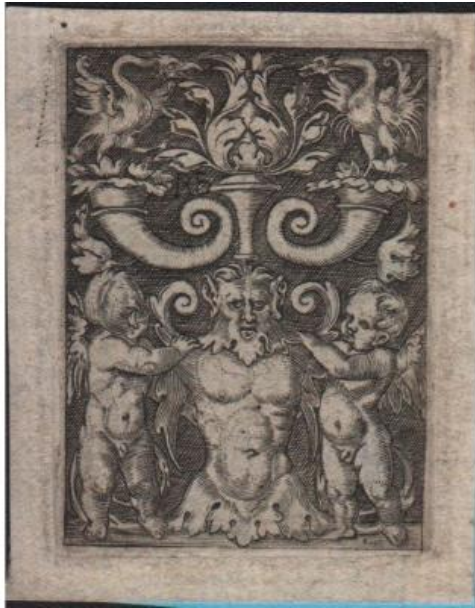

## Old Print: Ornament With A Frieze Of A Half-body Man After Beham

380 EUR

Period : 16th century

Condition : Bonne épreuve

Width : 48

Height : 60

### Description

Old copy in counterpart of the version of HANS SEBALD Beham (1500-1550) (cf. Bartsch: 86).  
Collection mark on the back of LEROY KIRWIN BURKET (1920-2003), artist and collector (Lugt: 3389).

Width: 38 Height: 54

Sheet width: 48 Sheet height: 60