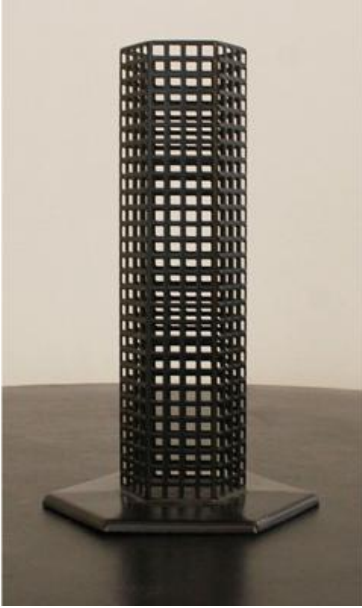

## Soliflore By Josef Hoffman For Bieffeplast

350 EUR

Period : 20th century

Condition : Bon état

Material : Metal

Width : 11

Height : 22

Description