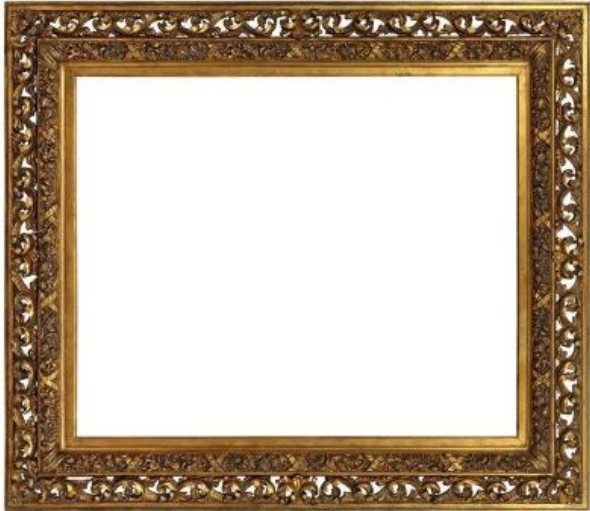

Louis XIV Style Frame - Ref 757

3 500 EUR

Period : 19th century

Condition : Très bon état

Description

Imposing golden openwork frame decorated with foliage and wrapped plant motifs. Louis XIV style.

External dimensions: 133.00 x 155.00 x 12.00 cm

Internal dimensions: 92.20 x 115.20 cm

Rebate dimensions: 95.00 x 118.00 cm

Other frame of this style: -<https://www.pentcheff-cadres.com/cadre-louis-xiv/cadre-style-louisxiv-55x66-ref-1.html>

<https://www.pentcheff-cadres.com/cadre-louis-xiv/cadre-style-louisxiv-55x66-ref-1.html>