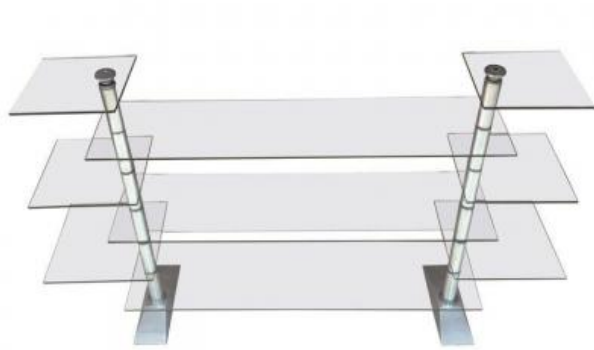

## Large Store Display Shelf, Confectionery, Bakery Or Other Circa 1930/1950

2 500 EUR

Period : 20th century

Condition : Très bon état

Width : 142

Height : 90

Depth : 30

### Description

large display shelf for store, confectionery, bakery or other circa 1930/1950 the 3 large shelves are fixed, and the 6 small are swivel; the original glasses are in very good condition and safety. 1 other larger shelf of the same model is also available.