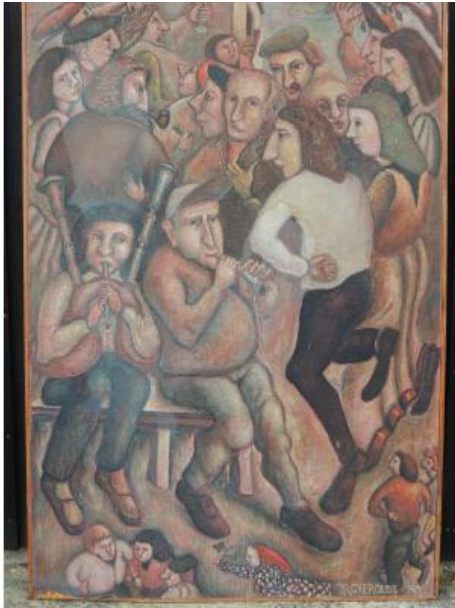

Painting Jean René Gheroldi, Breton Painter, Epicurean Scene.

1 600 EUR

Signature : Jean René Gheroldi

Period : 20th century

Condition : En l'état

Material : Acrylic

Length : 1,42 m

Width : 97 cm

Description

Large painting by the Breton painter Jean René Gheroldi Genre scene signed and dated 1980. Acrylic paint on hardboard support. Note some material shortages at the bottom of the table on the left. Dimensions: 1.42 mx 97 cm. Festive and very decorative subject.