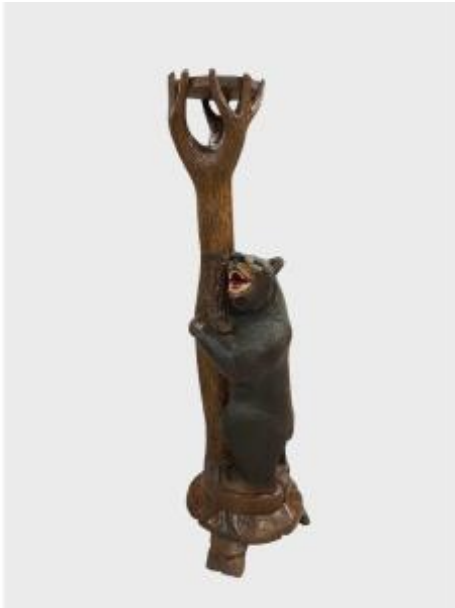

## Selette Black Forest Style Signed Ruef

2 500 EUR

Signature : RUEF

Period : 20th century

Condition : Très bon état

Material : Solid wood

Height : 115 cm

### Description

Selette carved wood decorated with a bear holding a tree trunk. Work in the taste of the Black Forest. Signed B.Ruef Height 115 cm. Around 1900. Delivery possible.