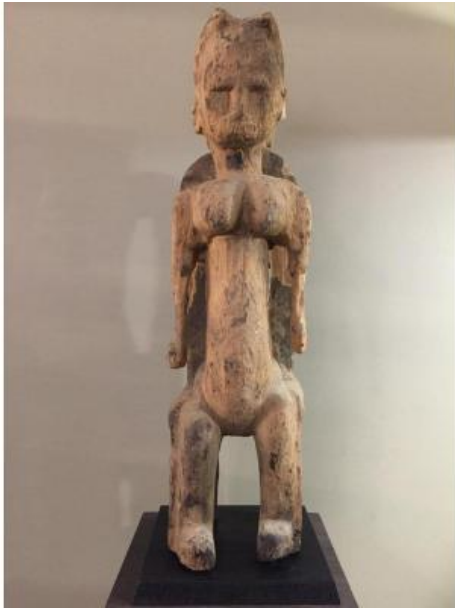

## Baoulé Ivory Coast

950 EUR

Period : 20th century

Condition : Erodé

Height : 57 cm

### Description

Late deceased leader's wife sitting. Very old