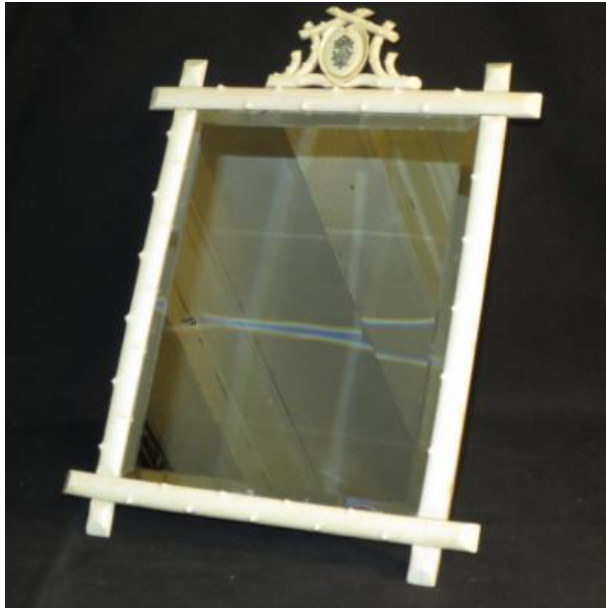

Mirror Table In Bone Nineteenth Ice To Beveled Beveled Frame In Fronton Blason Carved 19th

250 EUR

Period : 19th century

Condition : En tres bon etat

Width : 29 cm

Height : 39,5 cm

Description

Rare table mirror, ivory, nineteenth time.
Carved frame with plant decor trompe l'oeil.
Fronton inserting a coat of arms with silver numeral.

Mirror beveled and in good condition.

Dimensions:

39.5 cm x 29 cm max.

27 cm x 21 cm (ice only, in sight).

IN VERY GOOD CONDITION .

You can follow my gallery to be informed of news ...

Dealer

Antiquités Sordes