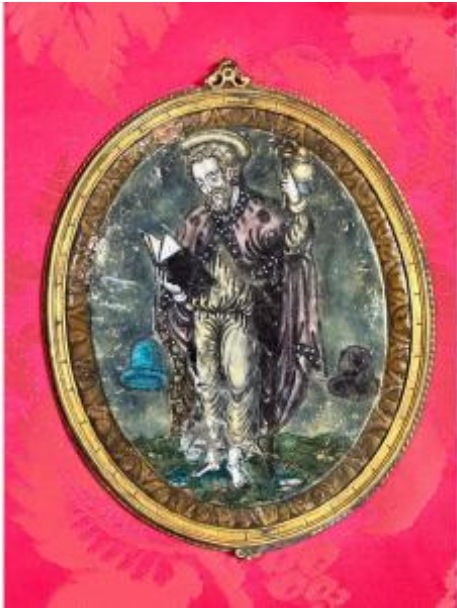

Painted Limoges Enamel Depicting A Saint, In A Rare Gilded Bronze Frame - Late 16th Century

1 600 EUR

Period : 16th century

Condition : Bon état

Width : 16 cm

Height : 21 cm

Description

Limoges enamel on copper depicting a saint with a halo holding a book and a flask, a work from the late 16th century. The plaque is preserved in its rare, finely molded oval gilded bronze frame--a type of framing much less common than wooden or ebony mounts, which is what makes it so interesting. The enamel has a few visible cracks and small chips, consistent with its age. The reverse side retains old collector's labels. A beautiful piece from the French Renaissance.