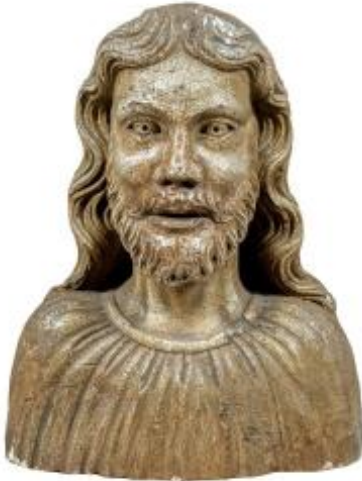

## Italian Sculptor (15th-16th Century) - Bust Of Christ.

4 000 EUR

Signature : Sculpteur italien (XVe-XVIe siècle)

Period : Before 16th century

Condition : Etat d'usage

Material : Stone

Length : 34

Width : 20

Height : 44

### Description

Italian sculptor (15th-16th century) - Bust of Christ. 34 x 20 x h 44 cm. Carved stone, with traces of polychromy. Bust depicting the face of Christ, attributable to Italian sculptural production between the 15th and 16th centuries. The face, with strongly marked features, is framed by abundant wavy locks of hair falling over the shoulders, while the beard is rendered with naturalistic attention. The drapery is resolved in radial folds converging toward the neck, a formal solution common in late medieval and Renaissance devotional sculpture. The surface retains traces of original polychromy. Condition report: Good state of preservation, with some minor chips and usual signs of wear consistent with age. All shipments within the EU are free and professionally