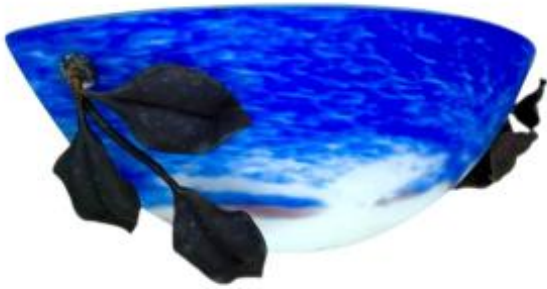

Art Nouveau Wall Sconce By Noverdy - Marble-effect Glass

150 EUR

Signature : Noverdy

Period : 20th century

Condition : Bon état

Material : Glass

Length : 32cm

Width : 16cm

Description

This authentic piece consists of a marmoré glass basin (a type of pâte de verre) featuring intense shades of cobalt blue and milky white, creating a stunning luminous effect when illuminated. Its sides are adorned with its original patinated wrought-iron mounts, finely crafted with foliage motifs.