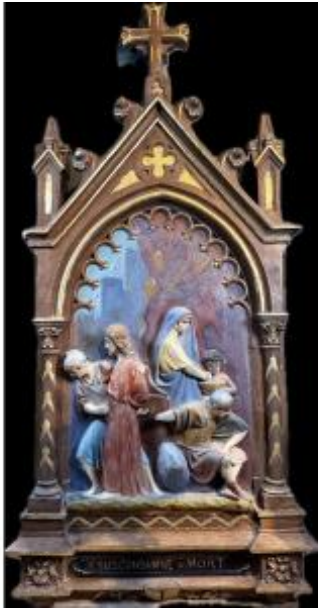

## Stations Of The Cross - 19th Century

370 EUR

Period : 19th century

Condition : Etat d'usage

Material : Terracotta

Width : 65

Height : 140

### Description

This station, No. 1, depicting the Arrest of Christ, is made of polychrome terracotta with high-relief decoration. It is spectacular in its impressive dimensions, measuring 140 cm high by 65 cm wide. The iconography of this hand-painted piece is meticulously rendered and delicately colored. The figures are expressive, and the polychromy is soft, despite a few understandable gaps. Condition: shows signs of use. We have the complete set of Stations of the Cross. Reference 136a