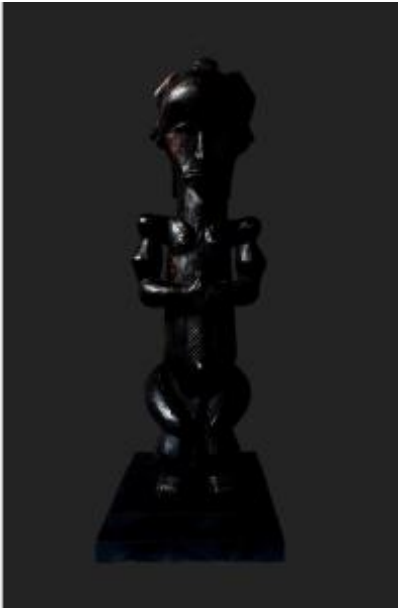

Fang Byeri Statue, Guardian Of A Reliquary, Gabon

2 400 EUR

Period : 20th century

Condition : Etat d'usage

Description

Fang fetish, guardian of the eyema-byeri reliquary, from the Betsi subgroup, with its highly distinctive posture. In good overall condition, with a superb black and brown patina--rich and lustrous--and fine carving quality; the haughty face features a very distinctive pout, a distant expression, and great dignity; the body is geometric in a longiform style, with stocky, muscular limbs. Height: 54 cm with its black wooden base.