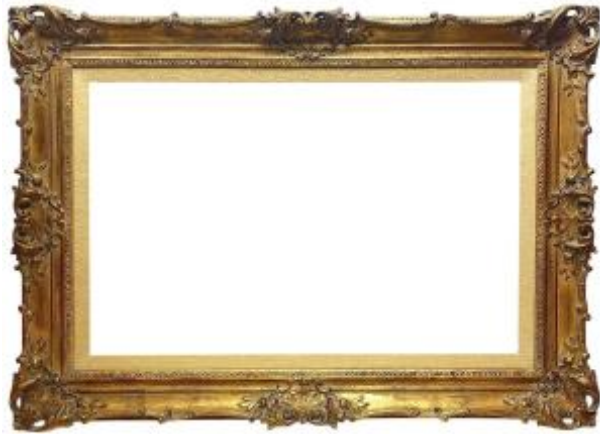

Louis XV-style Frame -- 59.5 X 91.6 Cm -- Ref. 2651

850 EUR

Period : 20th century

Condition : Bon état

Material : Stucco

Description

Wooden frame with gilded stucco. Louis XV style. Marie-Louise canvas. 20th century. View dimensions: 57.8 x 90 cm External dimensions: 84.5 x 117 cm Rebate dimensions: 59.5 x 91.6 cm Rebate without M.L.: 65.5 x 91.6 cm Molding width: 13.5 cm Thickness: 8.2 cm Rebate width: 0.8 cm