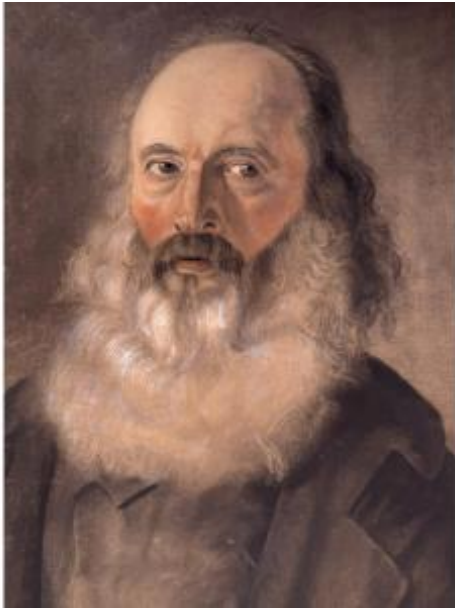

## Large 19th-century Drawing Pastel, And White Chalk - Portrait Of A Man

250 EUR

Period : 19th century

Condition : Très bon état

Material : Paper

Width : 51,5 cm

Height : 62 cm

### Description

Large, beautiful original drawing from the 19th century Pastel and white chalk highlights  
French School In excellent overall condition  
Dimensions: 62 x 51.5 cm Dimensions of the drawing: 53 x 44 cm