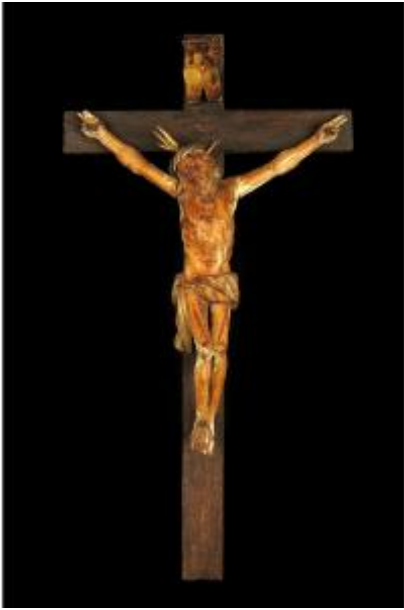

An Antique, Imposing Crucifix, Folk Art, Circa 1850.

390 EUR

Period : 19th century

Condition : Bon état

Material : Sapin

Description

**Quick Description**An antique and imposing Christ on the Cross, folk art from around 1850. Christ carved from fir wood, with remnants of the original polychrome paint protected by a wax coating. Apart from a missing thumb, the piece is complete, original, and in good condition with a lovely patina of age. **Dimensions**75 cm tall. **Price**EUR390 Additional photos and similar items on our website: [Old-School-Bazaar.com](http://Old-School-Bazaar.com)