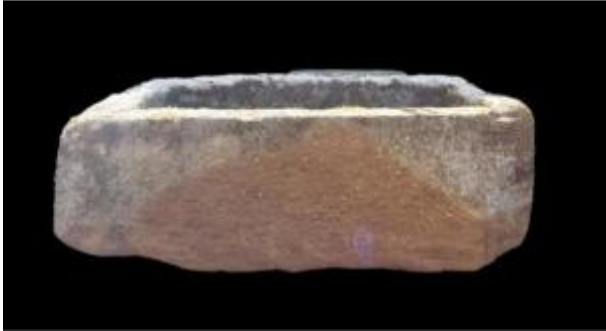

## Large Granite Basin

750 EUR

Period : 18th century

Condition : Bon état

Material : Stone

Length : 140 cm

Width : 69 cm

Height : 53 cm

### Description

Large granite basin, also known as a "Timbre" basin. This distinctive piece dates from the late 18th century. The basin is 25 juin cm high and has a drainage hole. The sides are 46 cm and 53 cm high.