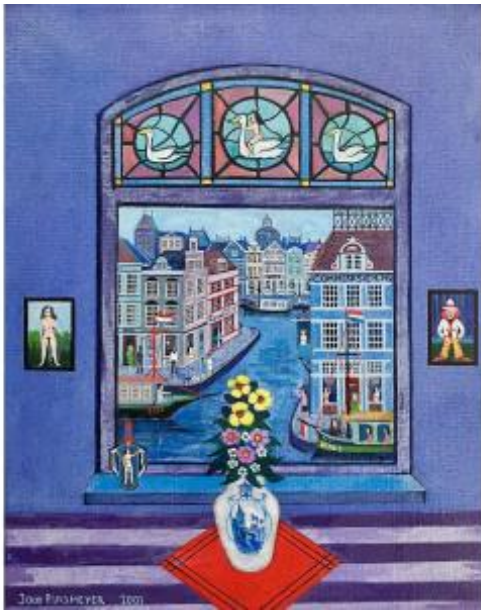

Joop Plasmeijer (1942) , Room With A View , Oil On Canvas, Framed

400 EUR

Period : 20th century

Condition : Très bon état

Material : Oil painting

Length : 29

Height : 34

Description

Joop Plasmeijer (1942) , Room with view , Oil on canvas, Signed and dated 2001 lower left, oil on canvas, 30 x 24 cm. With frame: 34 x 29 cm. Provenance: Galerie Hamer Joop Plasmeijer (born 1942) is a Dutch self-taught painter associated with Naïve Realism. His colourful and imaginative works often depict lively townscapes, idyllic village scenes, and dreamlike worlds filled with charming details and a strong sense of harmony. Plasmeijer began painting in the late 1960s and quickly gained recognition, receiving awards at the prestigious Talens Prize. His work has been exhibited widely and is included in important collections of Dutch naïve art. Today, he is regarded as one of the notable representatives of contemporary Dutch naïve painting.