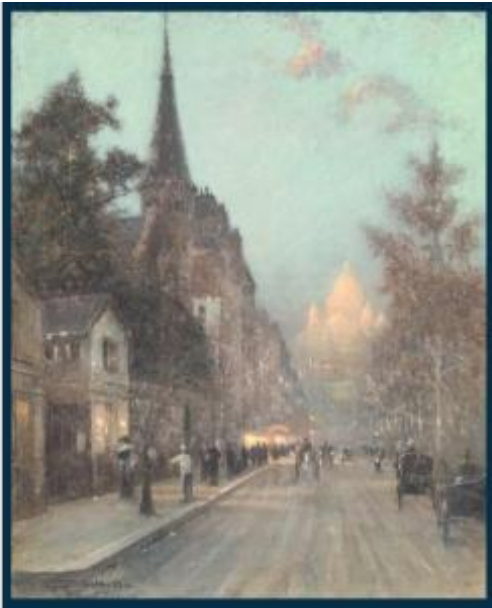

Billotte René (1846-1914) "Paris, The Sacré Coeur In The Background" Pastel, Signed, Frame 19th

1 900 EUR

Signature : BILLOTTE René (1846-1914)

Period : 19th century

Condition : Bon état

Material : Pastel

Width : 50 cm

Height : 61 cm

Description

"Paris, the Sacré Coeur in the background" BILLOTTE René (1846-1914). Large Pastel. Signed: "René Billotte". Giltwood frame, late 19th century. Dimensions: H 61 x W 50 cm. [www.galerie-mazarini.fr](http://www.galerie-mazarini.fr)