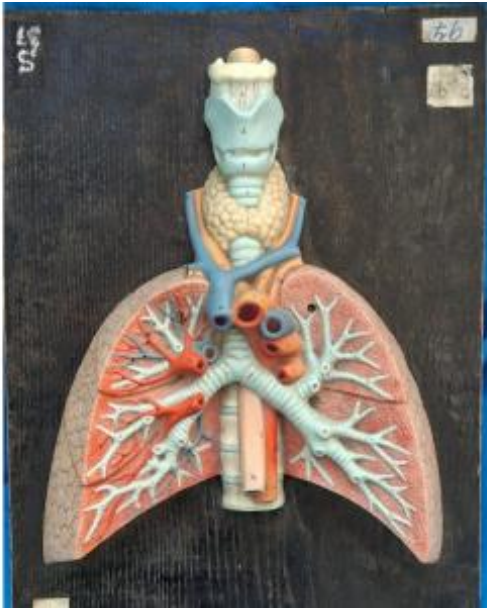

Latex Lung Section, Early 20th Century

650 EUR

Period : 20th century

Condition : Parfait état

Material : Other

Width : 33 cm

Height : 42 cm

Depth : 9 cm

Description

Rare and beautiful of lungs. Made of natural latex and hand-painted in the workshops of the DHM in Dresden (founded in 1919) (DHM stands for Deutsches Hygiene Museum). These models are rare, as they were intended for universities and medical of the former GDR. Fixed to its wooden board from the outset still bearing reference labels, this didactic object is perfect and retains all its meaning, even in the age of screens...