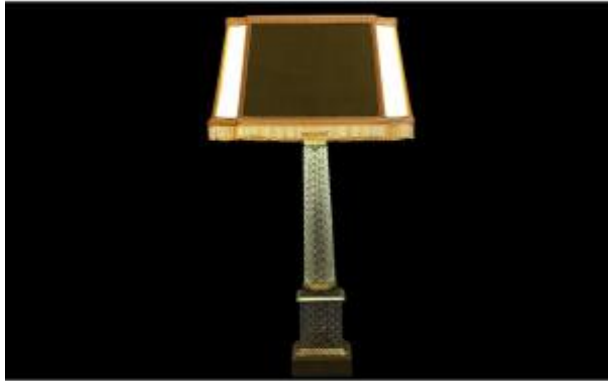

50's Glass Lamp

720 EUR

Period : 20th century

Condition : Très bon état

Material : Glass

Height : 75,5 cm

Description

Chased glass lamp 1950s Very good condition, lampshade relatively tired
Height under socket: 52.5 cm
Height with lampshade: 75.5 cm
Base: 13 x 13 cm
Shade: 42 x 32.5 cm
All deliveries, careful shipping with insurance
Deliveries: EUR20 for mainland France and EUR25 for the European Union
Please contact me for further details and other destinations.