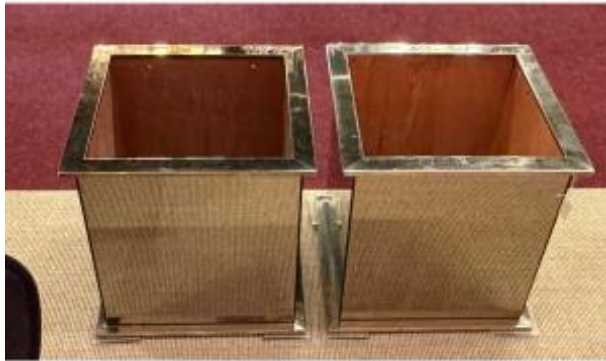

1970' Pair Of Copper-plated Mirror-covered Planters, Maison Jansen 46 X46 X H 44 Cm

1 200 EUR

Signature : Guy Lefevre

Period : 20th century

Condition : Etat d'usage

Length : 46

Width : 46

Height : 44

Description

Work by Guy Lefevre for Maison Jansen
Pair of copper-plated mirror-covered planters, gilded metal belt, wood interior, lucite legs
Upper width: 43 cm
Bottom width to feet: 46 cm
Height: 44 cm
Circa 1970
Used Conditions