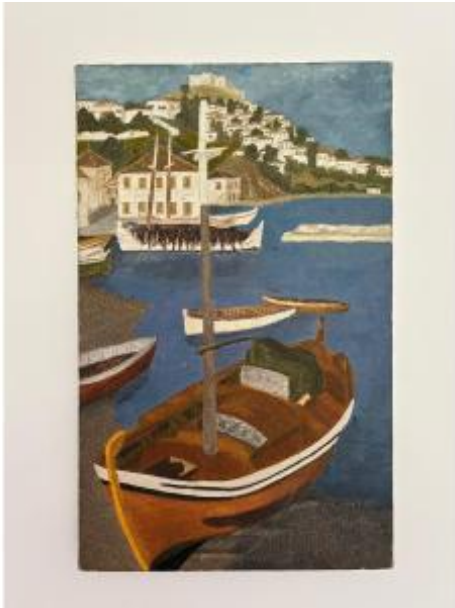

## Marine, View Of A Mediterranean Port Signed Chevalier, 20th Century

750 EUR

Period : 20th century

Condition : Bon état

Material : Oil painting

Width : 38 cm

Height : 61 cm

Depth : 2 cm

### Description

Subject: marine, view of a Mediterranean port  
Substrate: oil on canvas  
Dimensions: 61 x 38 cm  
Epoque: first half of the 20th century  
Condition: good condition see photos  
Signed lower right Chevalier