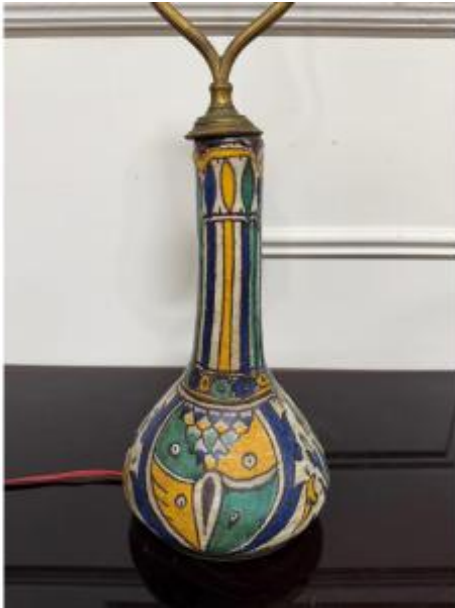

Ceramic Lamp Awlâd Chemla Tunis Tunisie

650 EUR

Signature : Awlâd Chemla

Period : 20th century

Condition : Très bon état

Material : Other

Height : 26 cm

Description

Pretty ceramic bottle-shaped lamp circa 1930 with painted polychrome enamel decoration under transparent glaze. The set features geometric decoration on a scale background. Signed below the base in Arabic: "Awlâd Chemla Tunis" with the "thought" mark. Overall good condition
Ceramic height: 26 cm
Base diameter: 13 cm
Collar diameter: 4 cm
Total height: 49 cm