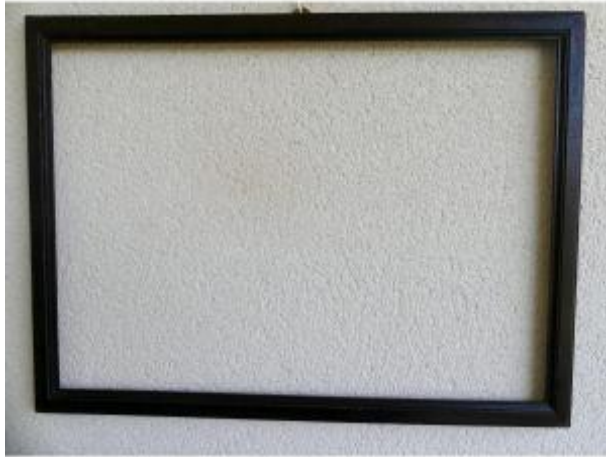

## Moulded And Blackened Wood Frame, Early 19th Century

160 EUR

Period : 19th century

Condition : Bon état

Material : Painted wood

### Description

Moulded and blackened wooden frame with flat profile, rebate with stave, mounted with keys. External dimensions 55 X 40 cm, view 49 X 35 cm, moulding 2.7 cm