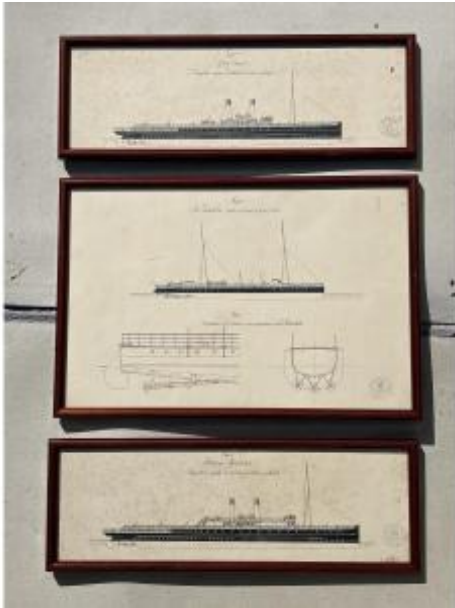

Yachting Three Ink Drawings By Engineer Hart Circa 1910-20

330 EUR

Signature : Cabinet Hart

Period : 20th century

Condition : Etat d'usage

Material : Paper

Length : 2x (50x 17,5 cm.)

Width : 1x (33,5x 50cm.)

Description

I offer you these three drawings from the Hart cabinet, circa 1910-20. They are framed circa 1970. The Queen Alexandra, the KingCoward and theTarentula.

Dealer

Philippe Beaudoin Antiquités

Antiquaire Généraliste