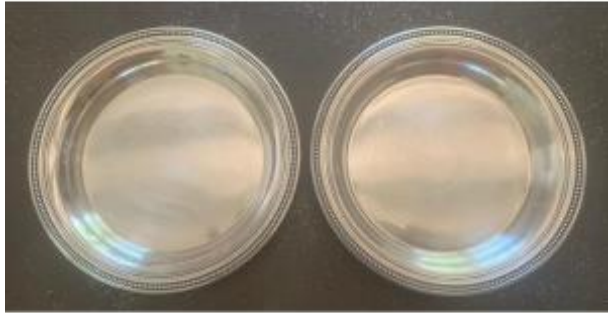

## Pair Of Christofle Silver-plated Coasters

120 EUR

Period : 20th century

Condition : Bon état

Material : Silver metal

Height : 2cm

### Description

Set of 2 pearl coasters. Each item has a Christofle hallmark. Traces of use. The diameter is 15.4 cm. The hollow diameter is 11 cm.