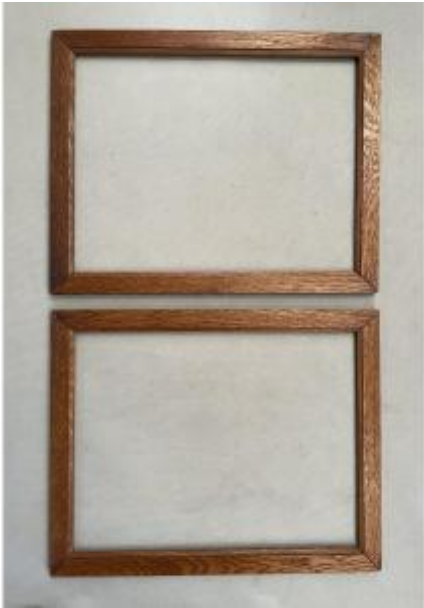

## Pair Of Oak Frames - 35.5 X 45 Cm

80 EUR

Period : 20th century

Condition : Bon état

Material : Oak

Width : 45 cm

Height : 35,5 cm

### Description

Pair of oak frames Good condition  
Outside dimensions: 35.5 x 45 cm  
Leaf: 31 x 40 cm  
Sight: 29.5 x 39 cm  
Shipment by Colissimo with signature.  
Careful packaging.  
Unless otherwise indicated, the items published on Proantic are not exhibited at the Saint-Ouen flea market. You can nevertheless pick up your purchases at our stand at the Marché Jules Vallès by asking us.