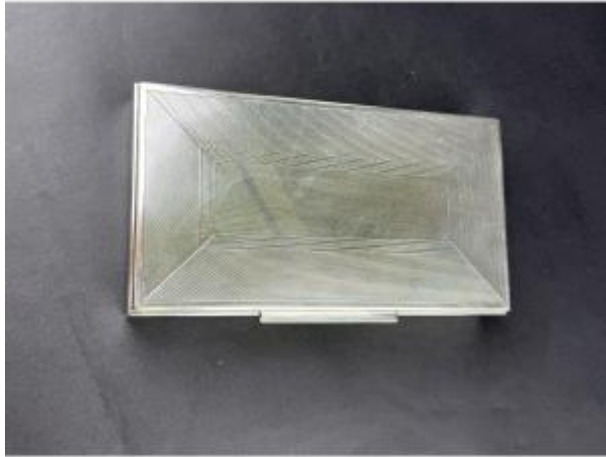

Pavillon Christofle, Card And Cigarette Box

90 EUR

Period : 20th century

Condition : Bon état

Material : Silver metal

Length : 20,5 cm

Width : 11,5 cm

Height : 3,5 cm

Description

Box, card or cigarette box
Silver-plated metal
Created for the Christofle Pavilion
Good condition, two tiny dents on the sides, really tiny.

Dealer

Objets de Jean Schneider

Art de la table

Mobile : 0650357151