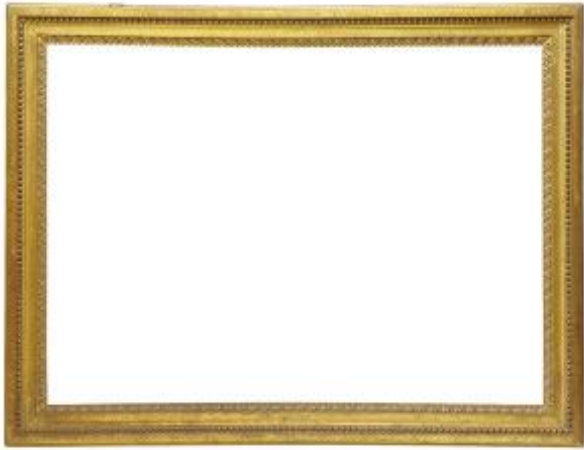

Louis XVI Period Frame - 78.2 X 57.1 Cm -ref. Pc0931m2

2 500 EUR

Period : 18th century

Condition : Bon état

Material : Gilted wood

Description

Gilded wood frame. Pearl and heart-shaped raisins. Louis XVI period. - Provenance: Amedeo Montanari Collection. Sight dimensions: 76.7 x 55.3 cm Outer dimensions: 89.6 x 67.9 cm Rebate dimensions: 78.2 x 57.1 cm Moulding width: 6.2 cm Thickness: 3.3 cm Rebate width: 1 cm