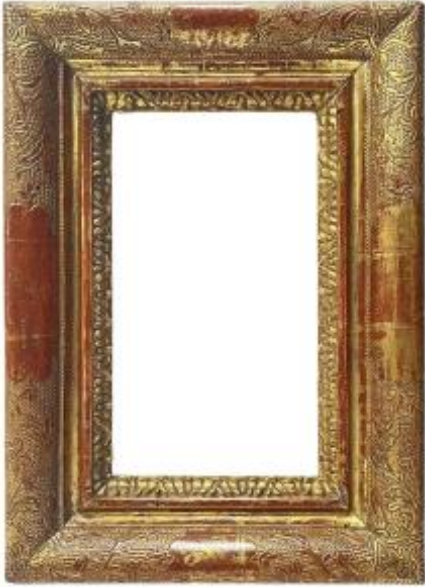

17th Century Italian Frame - 23 X 13.5 Cm - Ref. Pc0910m2

2 500 EUR

Period : 17th century

Condition : Bon état

Material : Gilted wood

Description

Gilded wood frame. Engraved scrolls and heliotropes. Italy, 17th century. - Provenance: Amedeo Montanari Collection. Sight dimensions: 21.9 x 12.3 cm Exterior dimensions: 33.5 x 23.8 cm Rebate dimensions: 23 x 13.5 cm Moulding width: 5.8 cm Thickness: 3 cm Rebate width: 0.7 cm