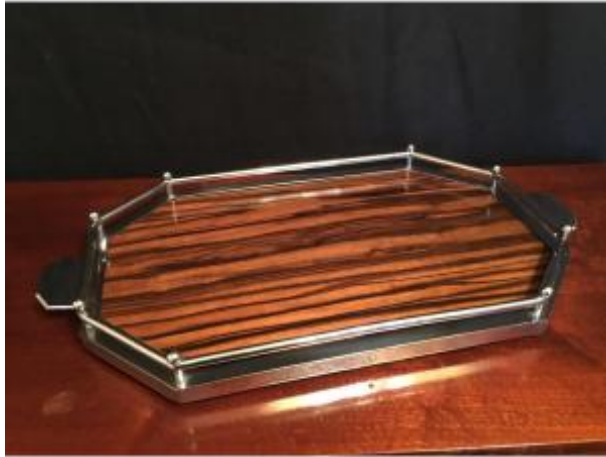

Art-deco Tray

280 EUR

Period : 20th century

Condition : Parfait état

Length : 50

Width : 29

Height : 5

Description

Beautiful Art-Deco period tray in chrome-plated metal with a plaqueminier interior. This wood, from the ebony family, is rare and magnificent. It is this tree that produces persimmons.

Dealer

Antiquités Brousmiche Philippe